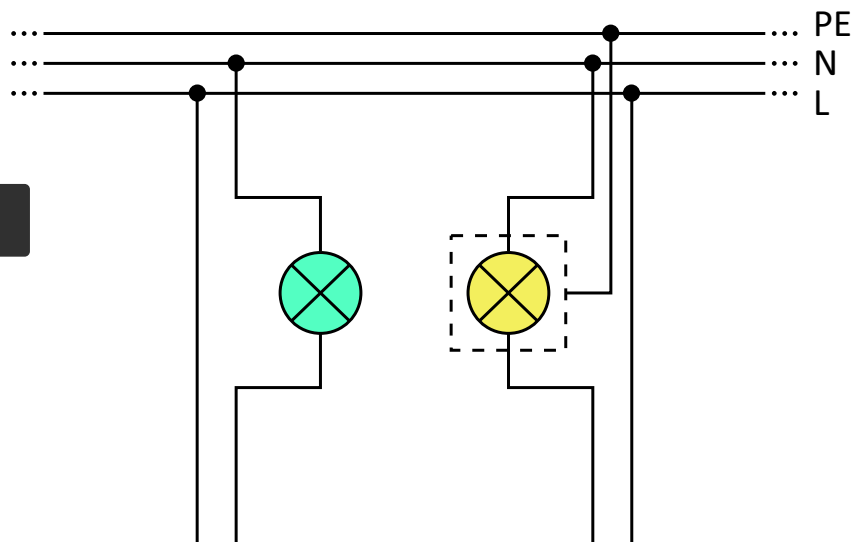

Karta magistrali TUKAN

Magistrala TUKAN

24VDC / 2,5A

U = VDC/VAC
Maks. 250V

I = Maks. 16A