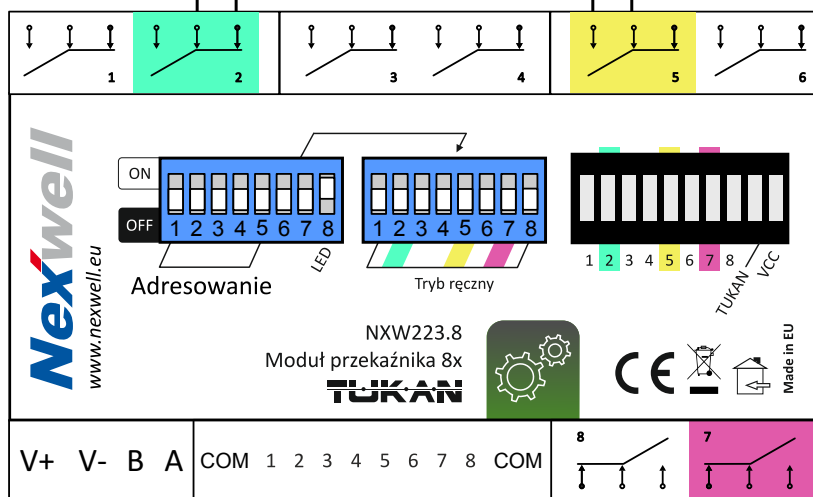

Karta magistrali TUKAN

Magistrala TUKAN

24VDC / 2,5A

U = VDC/VAC
Maks. 250V

I = Maks. 16A